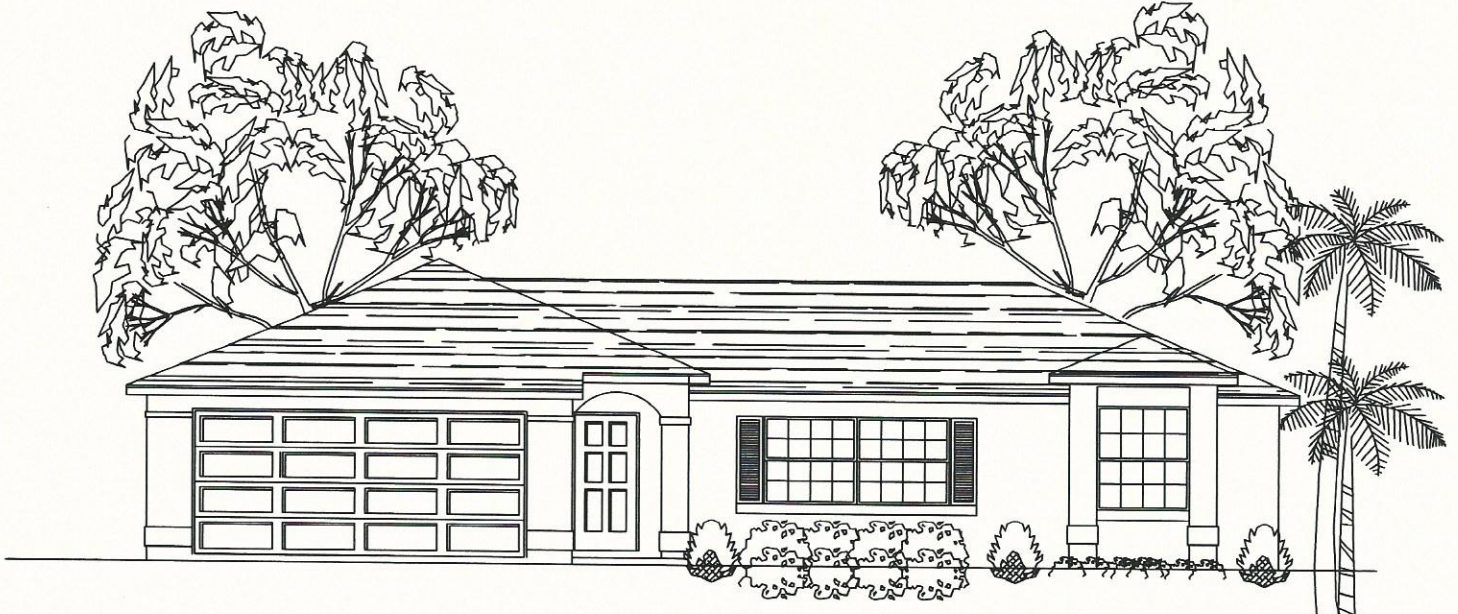

LIVING-----1464 SQ. FT.
 ENTRY-----15 " "
 GARAGE-----448 " "
 TOTAL-----1927 SQ. FT.

CBC #059552

(941) 755-9661 (941) 713-2541

PRINCE MODEL