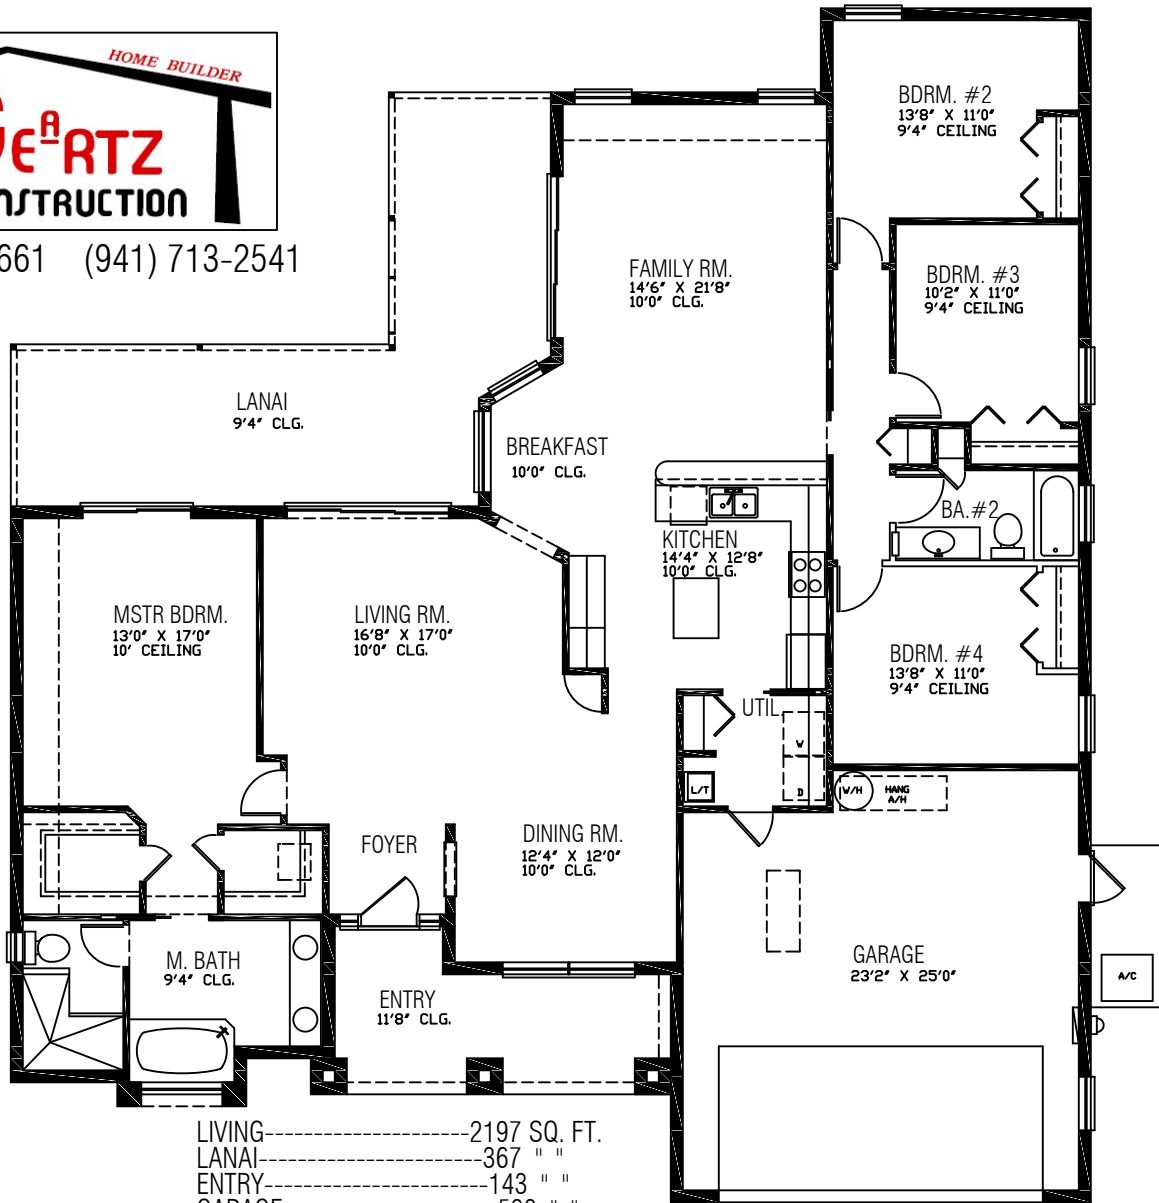

(941) 755-9661 (941) 713-2541

LIVING	-----	2197 SQ. FT.
LANAI	-----	367 " "
ENTRY	-----	143 " "
GARAGE	-----	533 " "
TOTAL	-----	3240 SQ. FT.

WINDSOR 4 BEDROOM MODEL